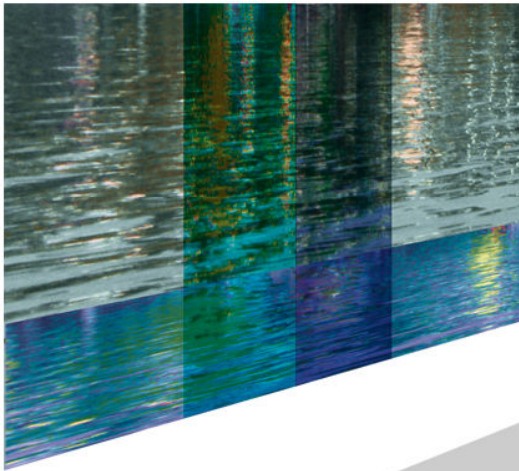

31

32

33

maTabu
ACQUA

pictures: digital art, print on PET transparent,
sizes: 140 cm/100 cm, dup-matabu, digital/unique print

© PraLitteris