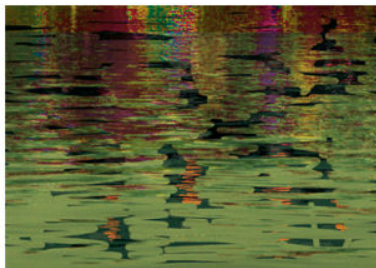

© ProLitteris

9

10

11

12

13

maTabu  
ACQUA

pictures: digital art, print on PET transparent,  
sizes: 100 cm/100 cm, 140 cm/100 cm, dup-maTabu, digital unique print