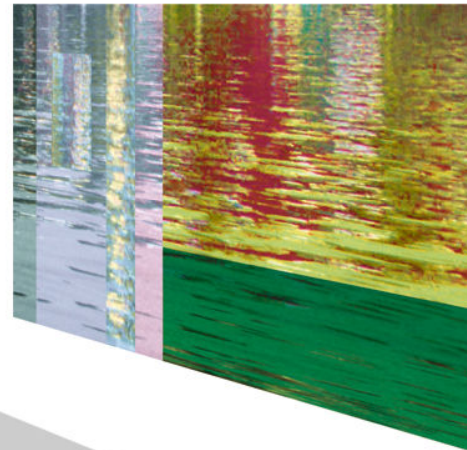

48

49

50

maTabu
ACQUA

© PraLitteris