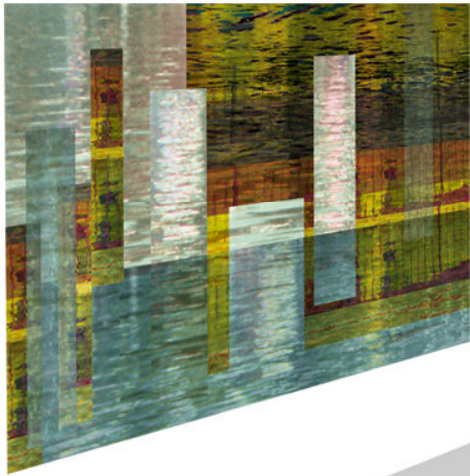

14

15

16

maTabu
ACQUA

pictures: digital art, print on PET transparent,
sizes: 100 cm/100 cm, 140 cm/100 cm, dup-maTabu, digital unique print

© ProLitteris