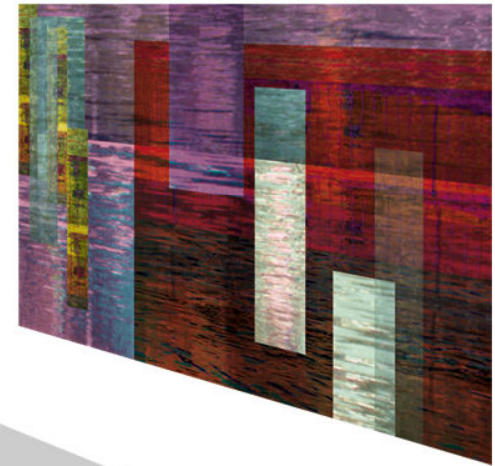

© Proliferis

14

15

16

maTabu  
ACQUA

pictures: digital art, print on PET transparent,  
sizes: 100 cm/100 cm, 140 cm/100 cm, dup-maTabu, digital unique print

© ProLitteris

17