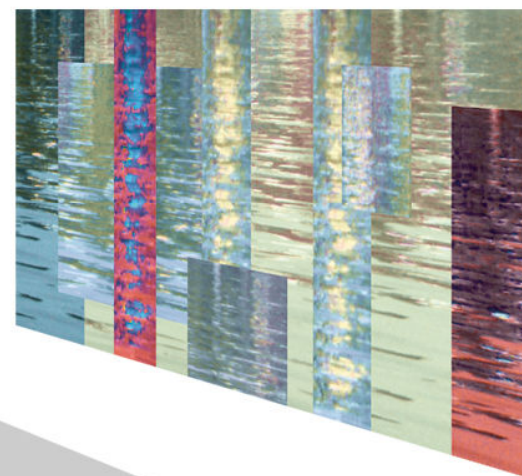

pictures: digital art, print on PET transparent,  
sizes: 100 cm/100 cm, dup+maTabu, digital unique print

© ProLitteris

6

7

8

maTabu  
**ACQUA**

pictures: digital art, print on PET transparent,  
sizes: 140 cm/100 cm, dup-maTabu, digital unique print