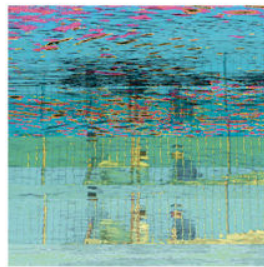

14

15

16

maTabu
ACQUA

pictures: digital art, print on PET transparent,
sizes: 100 cm/100 cm, 140 cm/100 cm, dup-maTabu, digital unique print

© ProLitteris